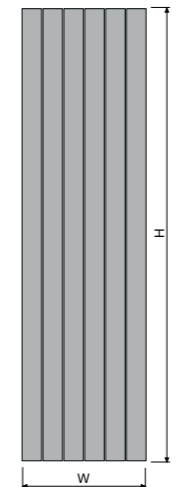

VERENA
VERTICAL

HAVARO